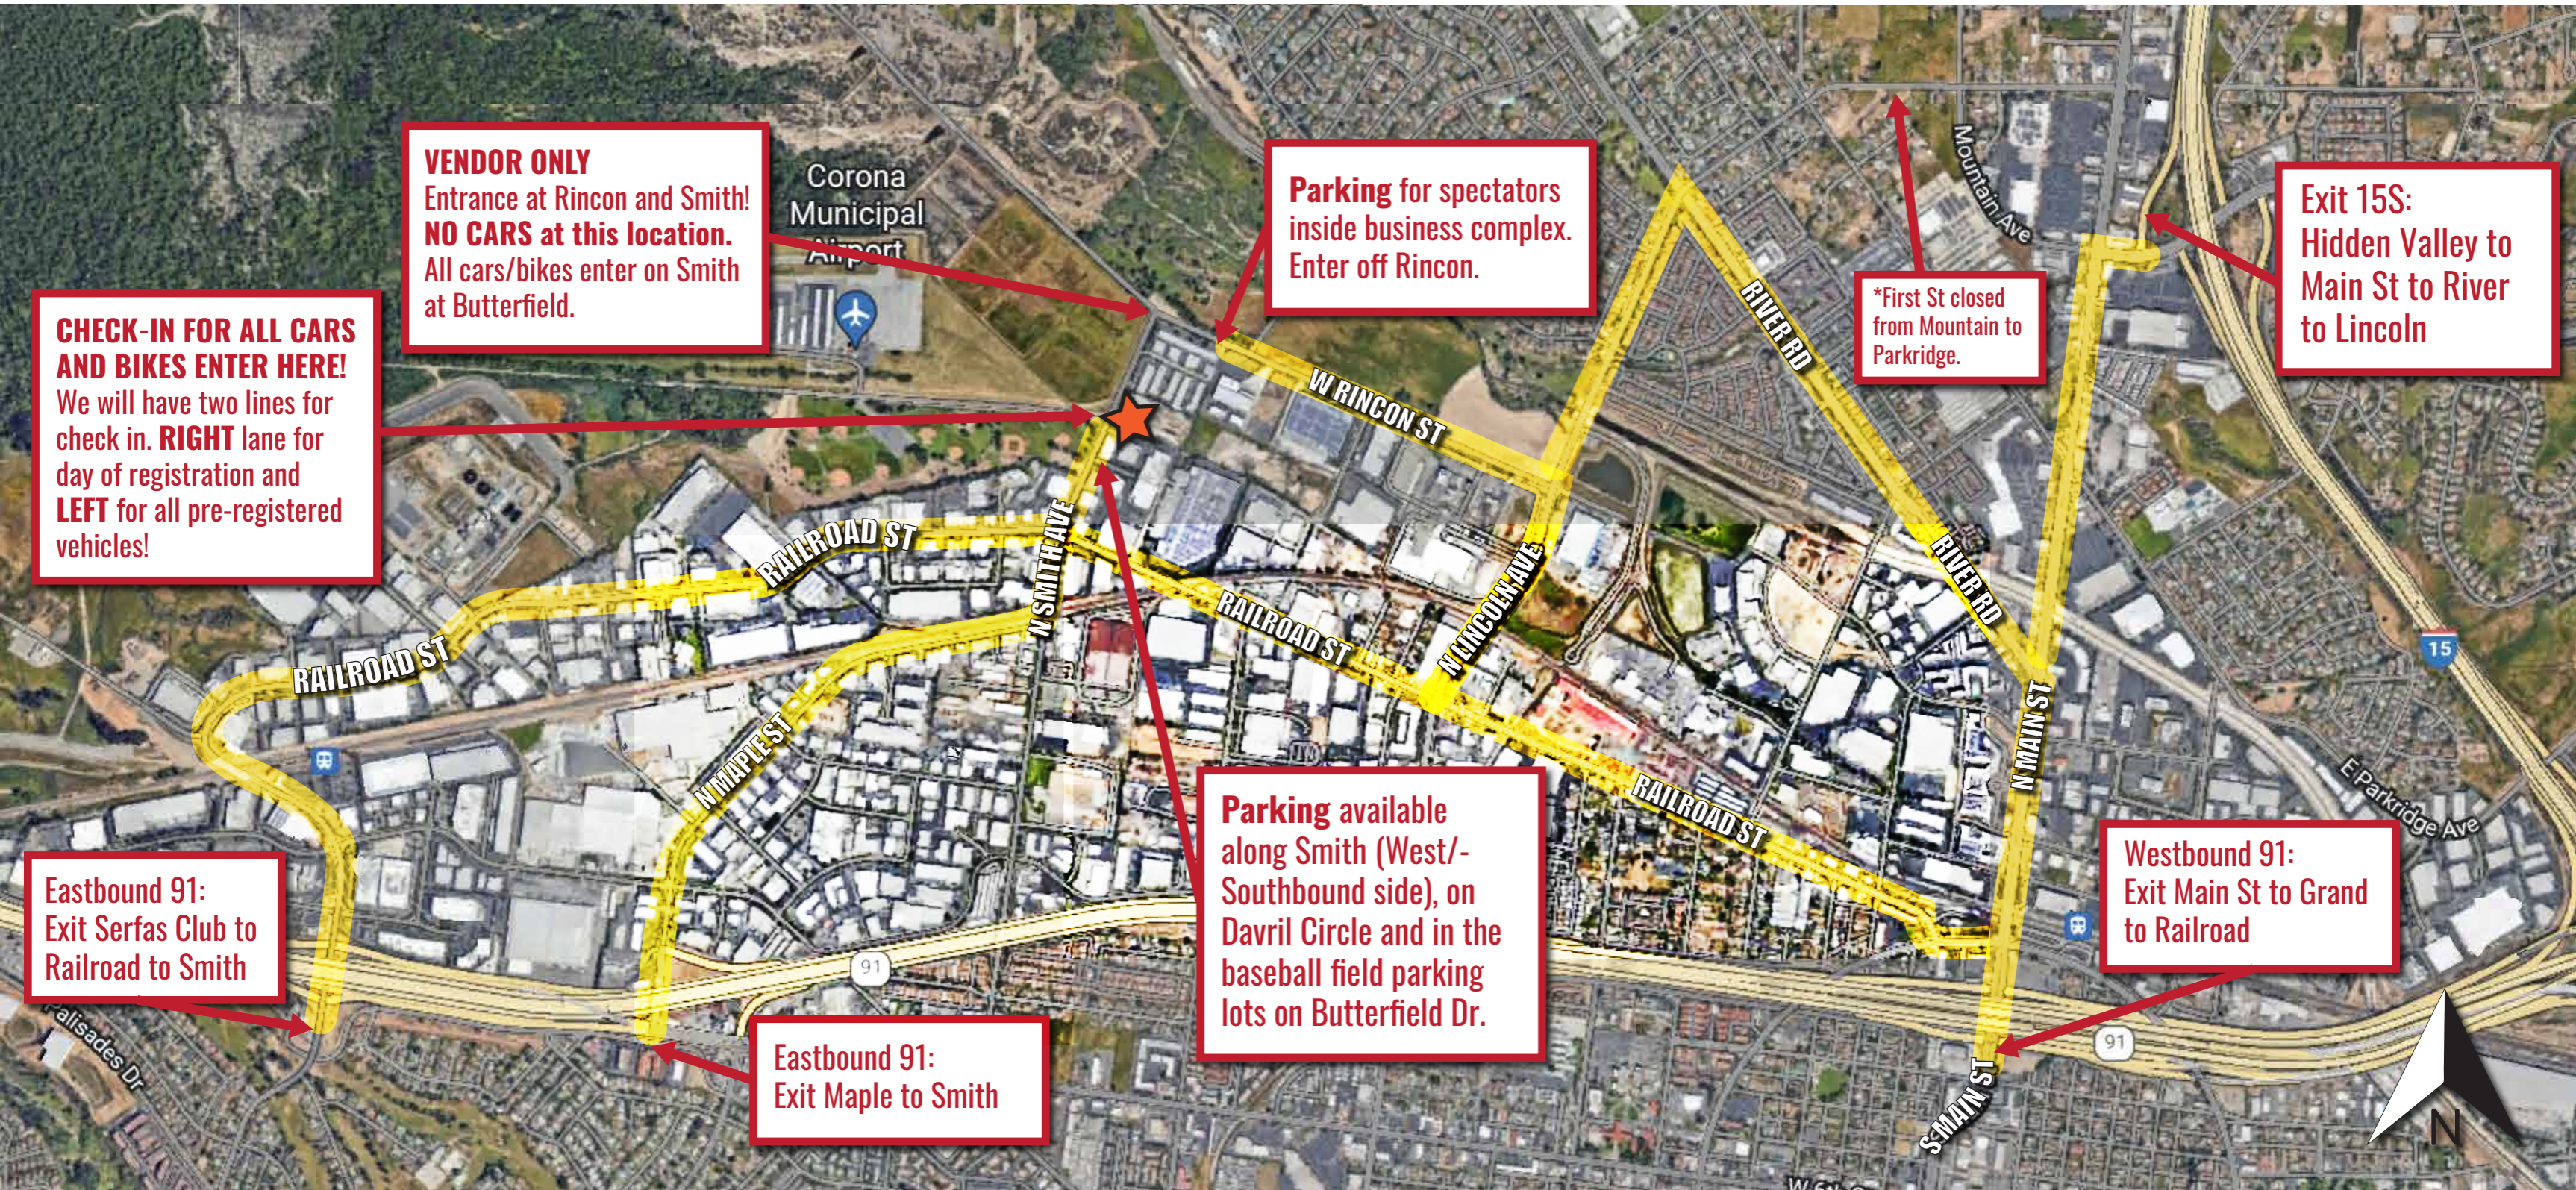

Car & Bike Show Traffic Map

ATTENTION:

N. Smith Ave will be CLOSED for the show from Butterfield Dr to W. Rincon St from 6am to 4pm

**FULL CLOSURE OF 91 E/B FROM LINCOLN TO MAIN STREET IN CORONA
USE GOOGLE MAPS TO DETERMINE YOUR BEST ROUTE**